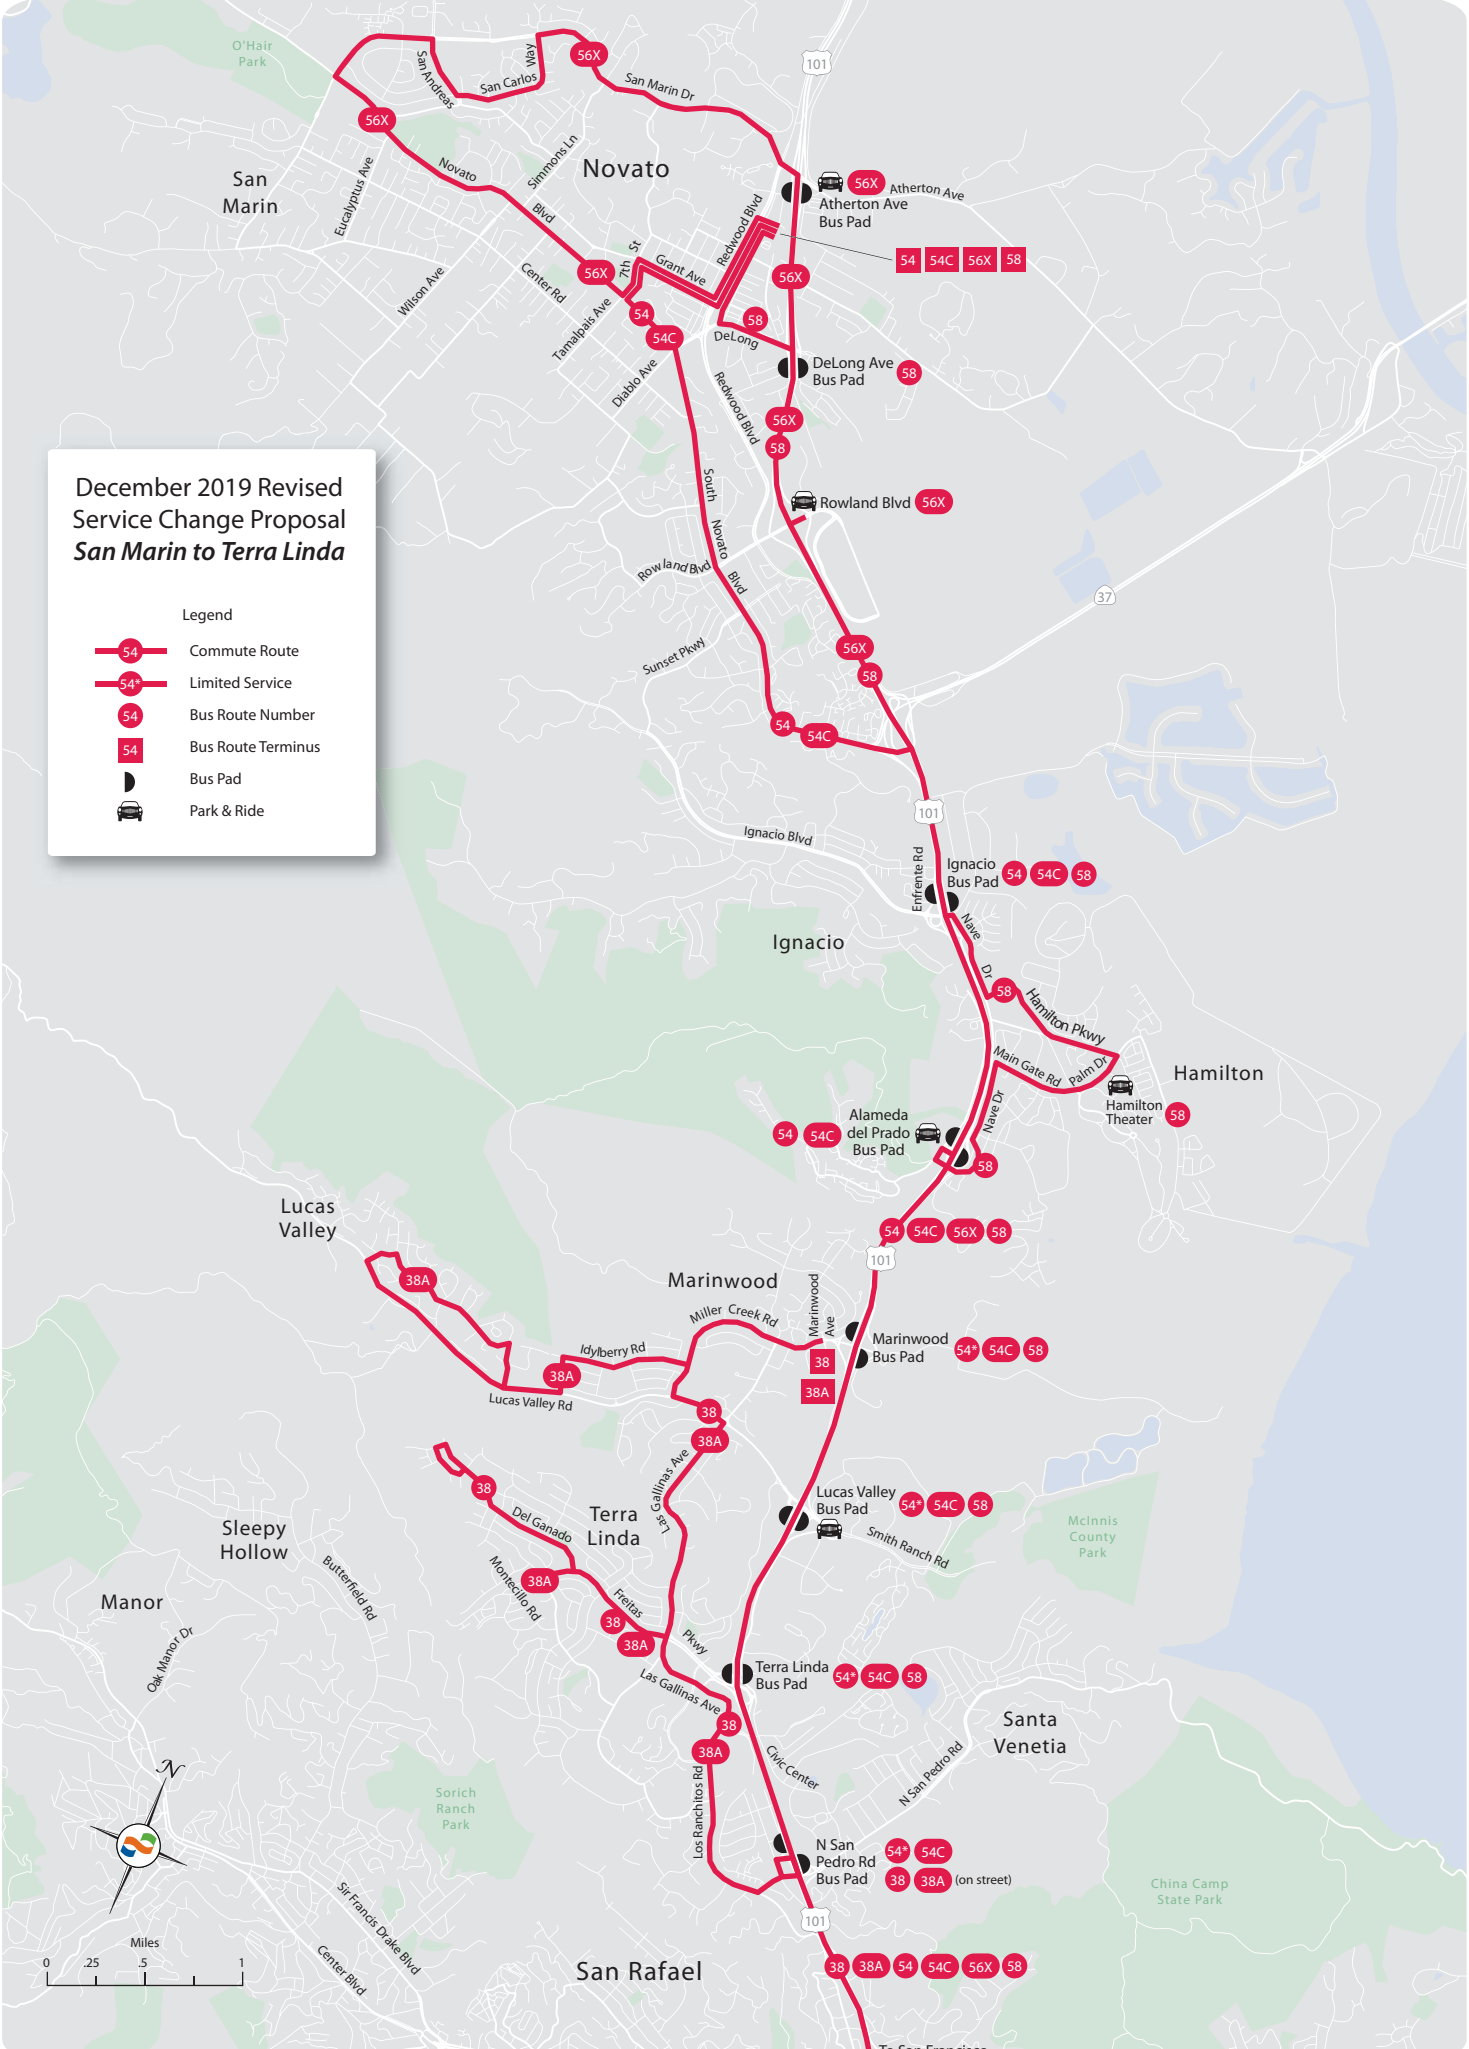

December 2019 Revised Service Change Proposal San Marin to Terra Linda

Legend

-  Commute Route
-  Limited Service
-  Bus Route Number
-  Bus Route Terminus
-  Bus Pad
-  Park & Ride

To San Francisco