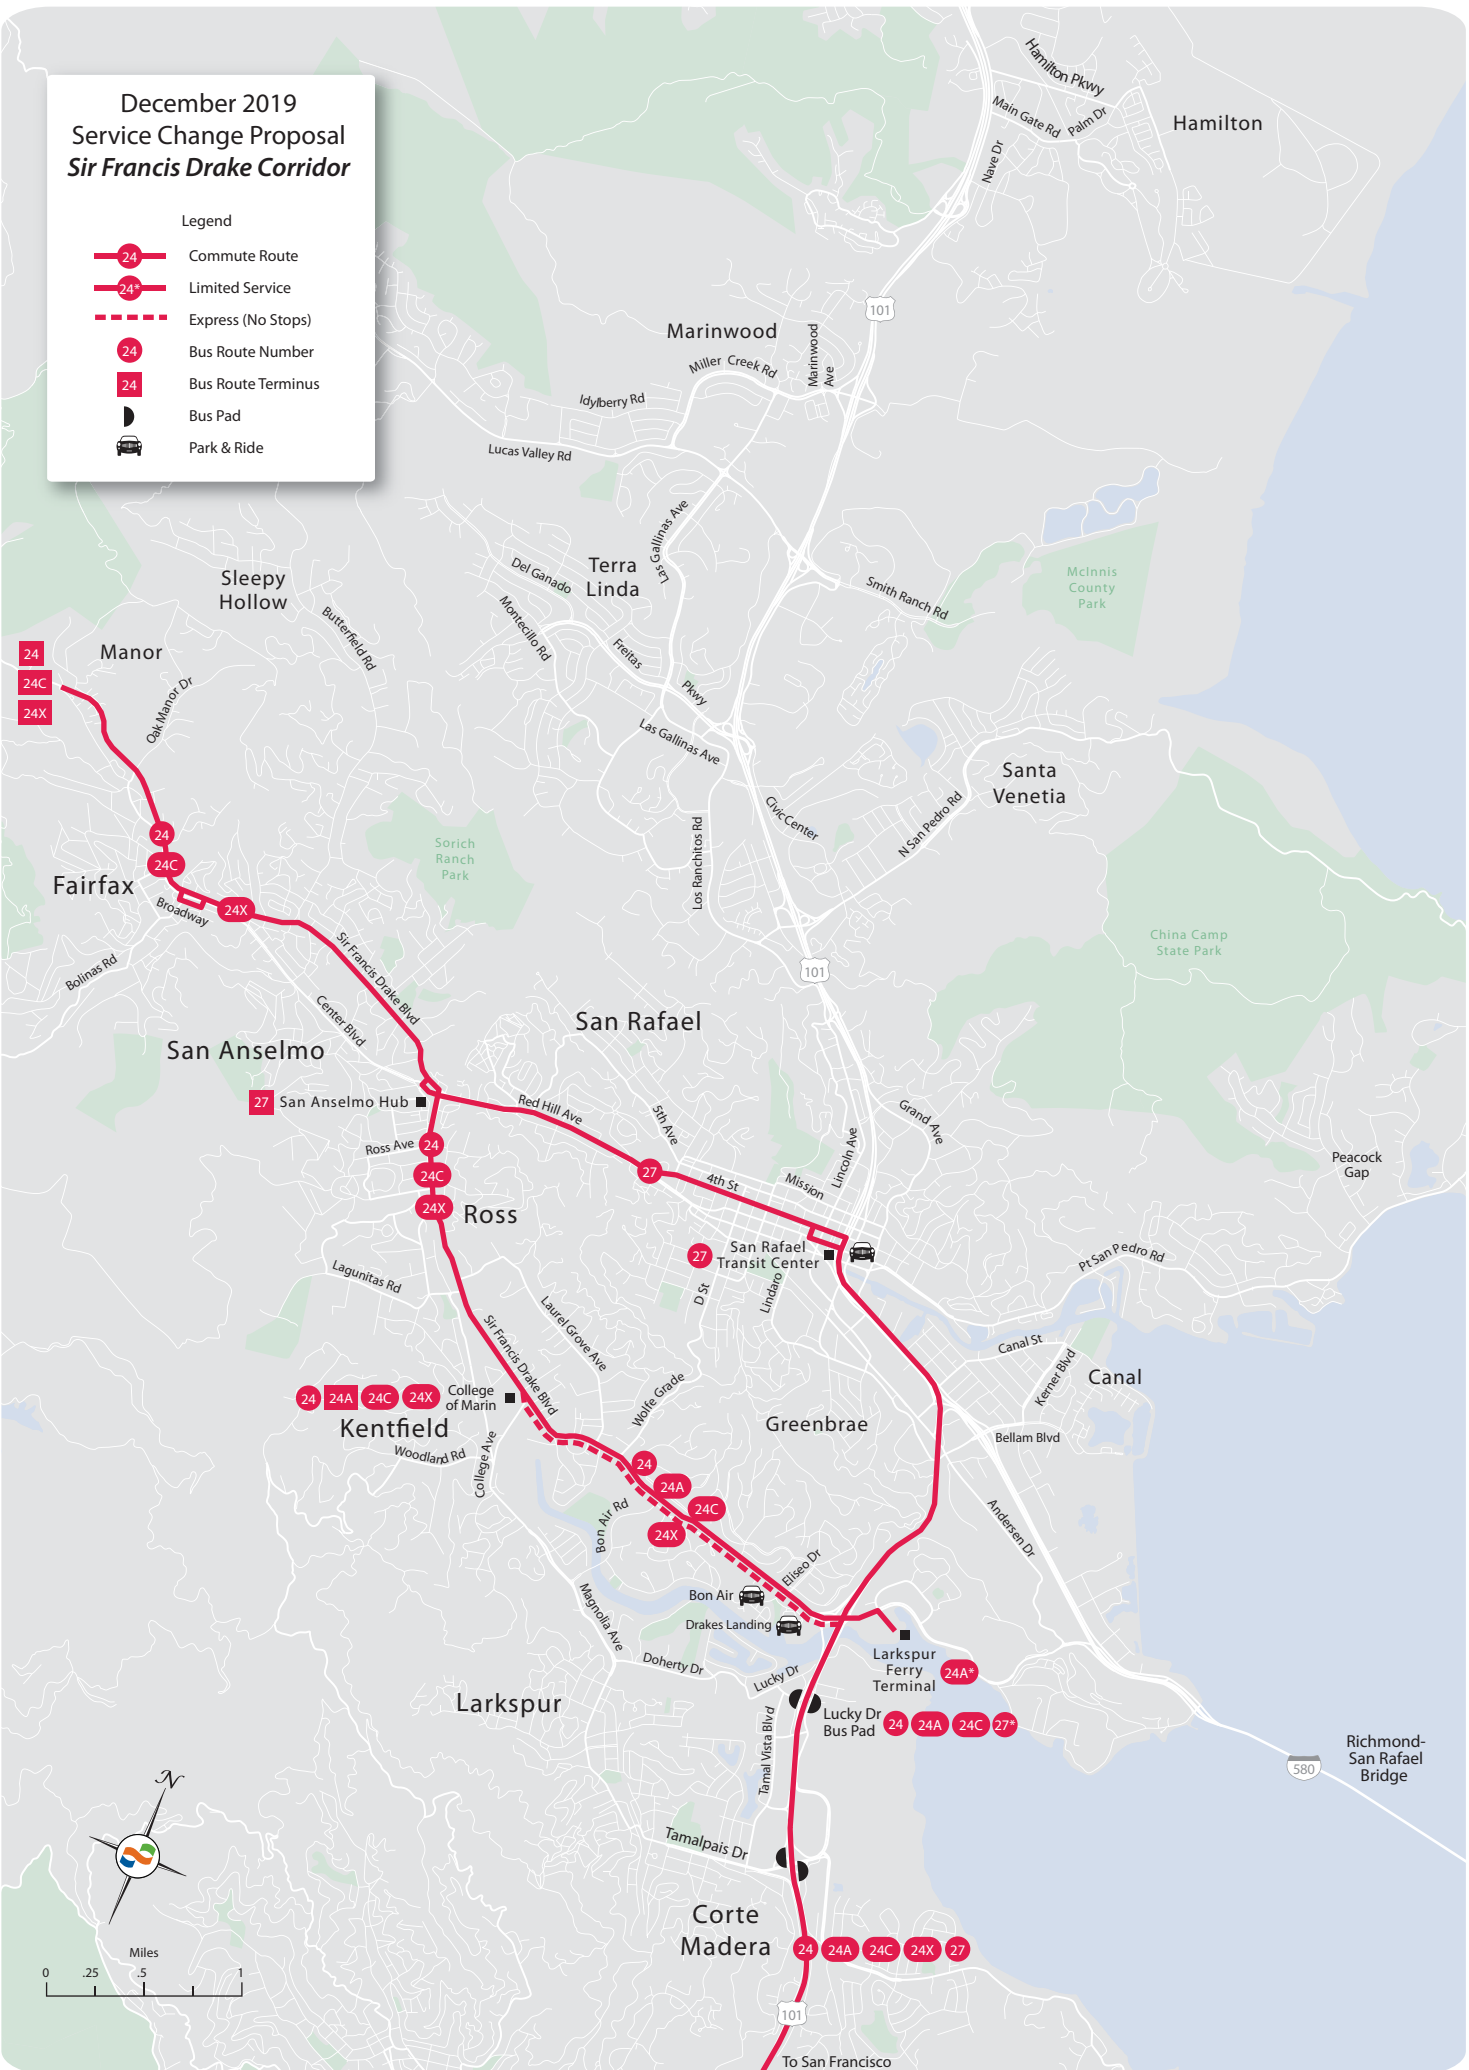

# December 2019 Service Change Proposal Sir Francis Drake Corridor

## Legend

-  Commute Route
-  Limited Service
-  Express (No Stops)
-  Bus Route Number
-  Bus Route Terminus
-  Bus Pad
-  Park & Ride

Richmond-San Rafael Bridge

To San Francisco