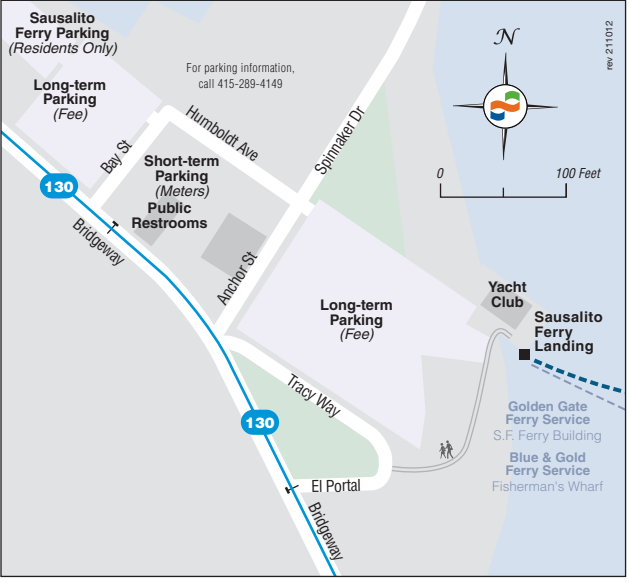

**Sausalito Ferry Parking**  
*(Residents Only)*

**Long-term Parking**  
*(Fee)*

For parking information,  
call 415-289-4149

**Short-term Parking**  
*(Meters)*  
**Public Restrooms**

0 100 Feet

Spinnaker Dr

Humboldt Ave

Bay St

Anchor St

Tracy Way

El Portal

130

130

Bridgeway

Bridgeway

**Long-term Parking**  
*(Fee)*

**Yacht Club**

**Sausalito Ferry Landing**

**Golden Gate Ferry Service**  
S.F. Ferry Building

**Blue & Gold Ferry Service**  
Fisherman's Wharf